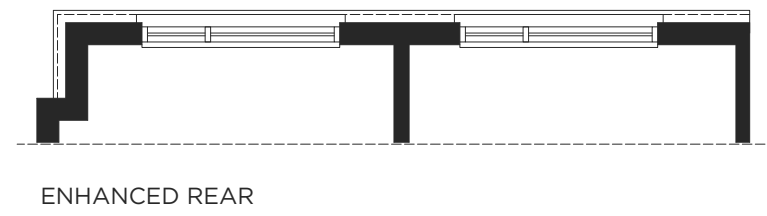

THE GROVE

3 2.5

CORNER UNIT: 1433 SQUARE FEET

BASEMENT CORNER UNIT

MAIN FLOOR CORNER UNIT

SECOND FLOOR CORNER UNIT

FLOORING SURFACE LEGEND

- UNFINISHED
- LUXURY VINYL PLANK
- CARPET
- PORCELAIN TILE

Plans and specifications are subject to change without notice. Actual usable floor space may vary from stated floor area. Some floorplans may show reverse of available plan. Illustrations are artists concept only and may show optional features not included in base price. See sales representative for further information. E. & O. E.