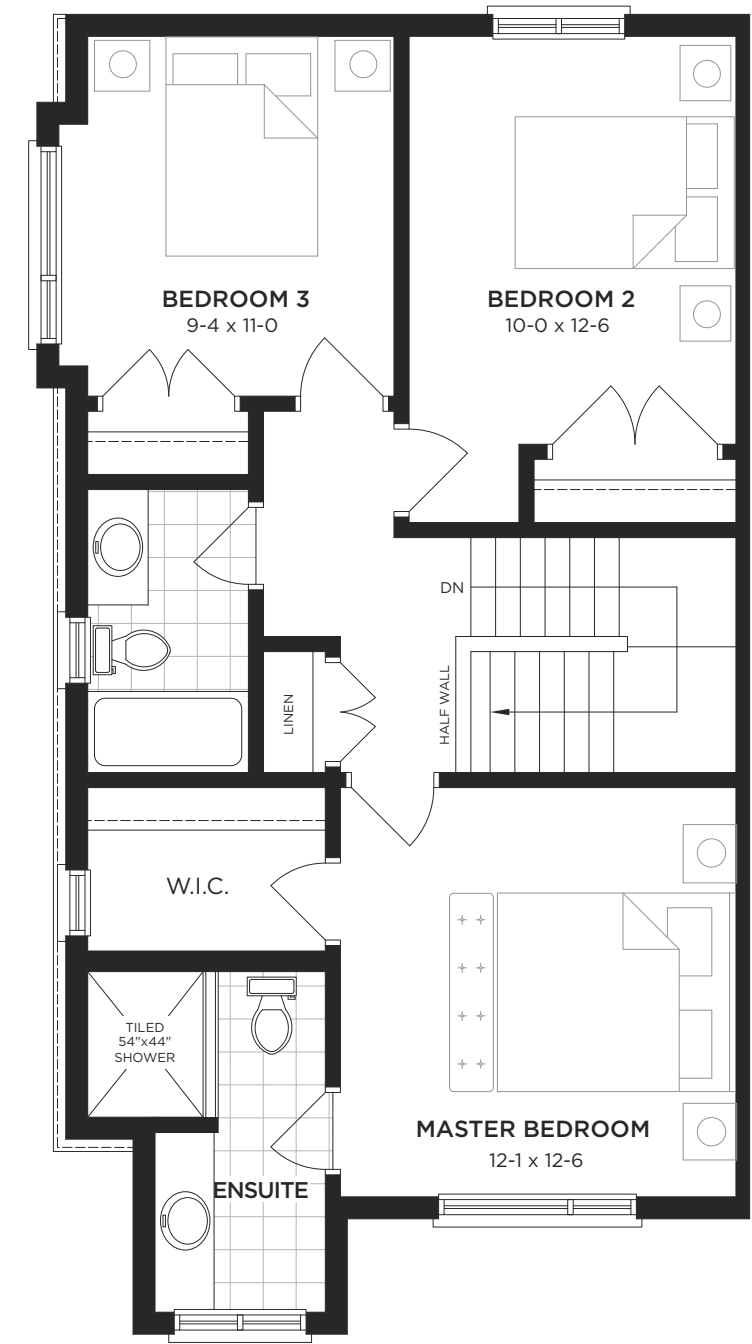

THE GROVE

3 2.5

CORNER UNIT: 1433 SQUARE FEET

BASEMENT CORNER UNIT

MAIN FLOOR CORNER UNIT

SECOND FLOOR CORNER UNIT

FLOORING SURFACE LEGEND

- UNFINISHED
- LUXURY VINYL PLANK
- CARPET
- PORCELAIN TILE

Plans and specifications are subject to change without notice. Actual usable floor space may vary from stated floor area. Some floorplans may show reverse of available plan. Illustrations are artists concept only and may show optional features not included in base price. See sales representative for further information. E. & O. E.