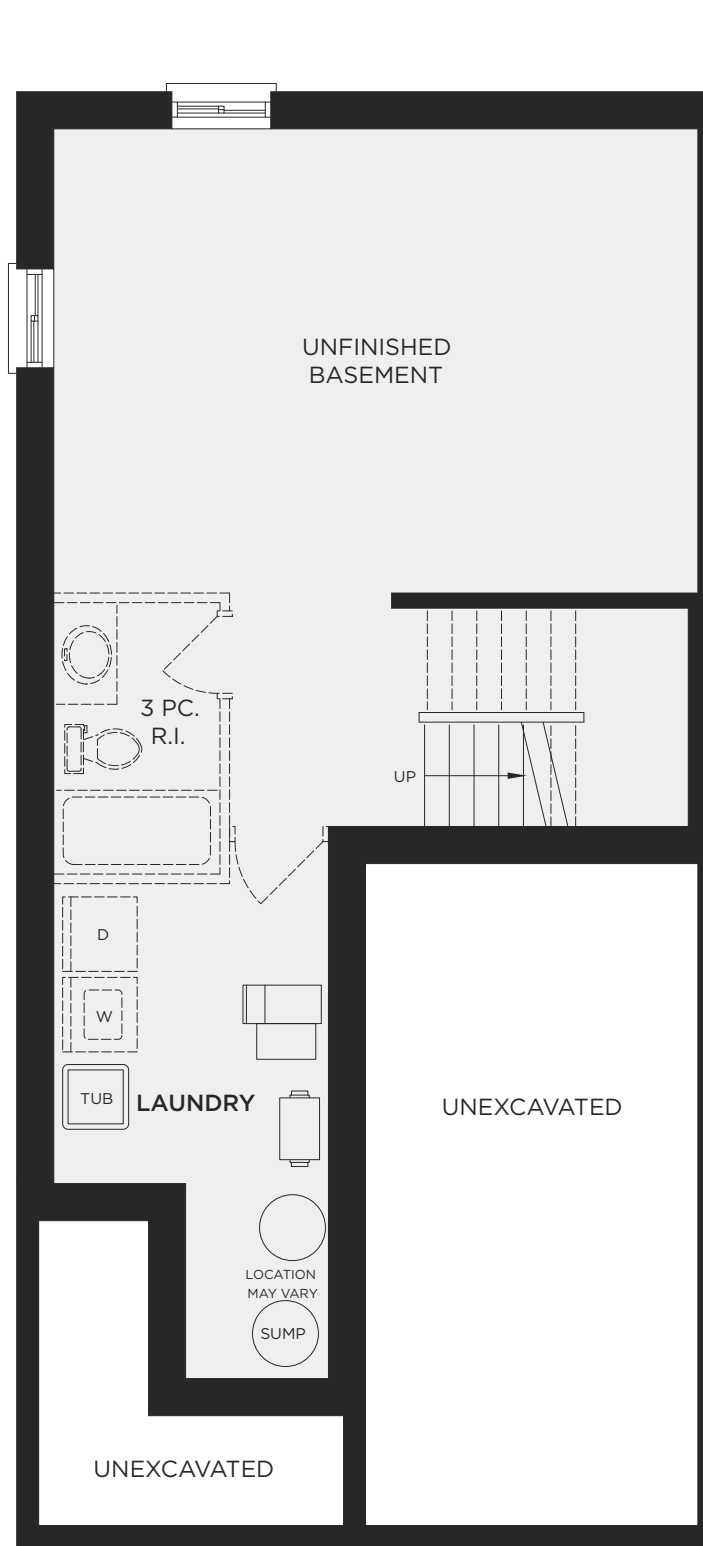

THE GROVE

3 2.5

CORNER UNIT: 1433 SQUARE FEET

BASEMENT CORNER UNIT

MAIN FLOOR CORNER UNIT

SECOND FLOOR CORNER UNIT

FLOORING SURFACE LEGEND

- UNFINISHED
- LUXURY VINYL PLANK
- CARPET
- PORCELAIN TILE

Plans and specifications are subject to change without notice. Actual usable floor space may vary from stated floor area. Some floorplans may show reverse of available plan. Illustrations are artists concept only and may show optional features not included in base price. See sales representative for further information. E. & O. E.