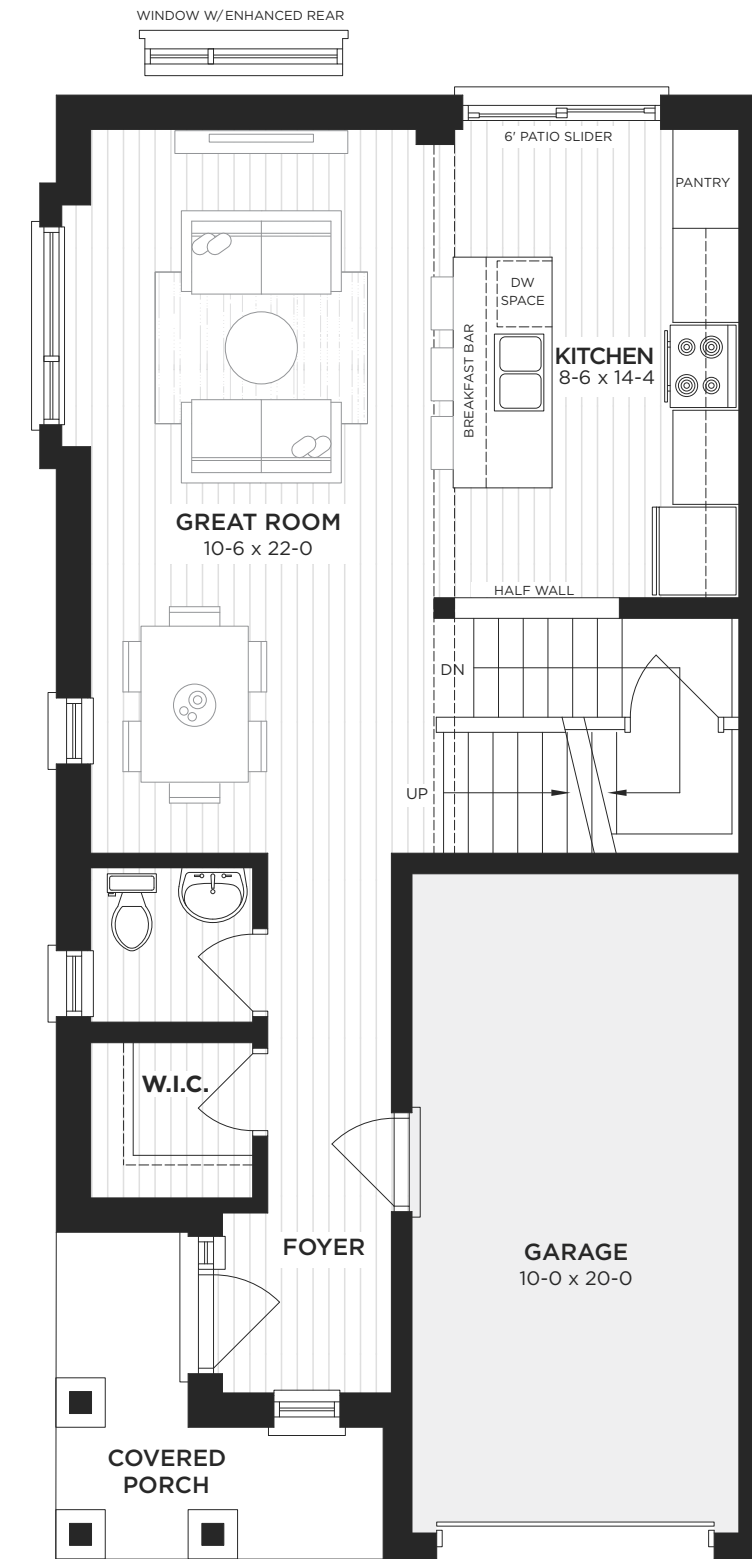

THE GROVE

3 2.5

CORNER UNIT: 1433 SQUARE FEET

BASEMENT CORNER UNIT

MAIN FLOOR CORNER UNIT

SECOND FLOOR CORNER UNIT

FLOORING SURFACE LEGEND

- UNFINISHED
- LUXURY VINYL PLANK
- CARPET
- PORCELAIN TILE

Plans and specifications are subject to change without notice. Actual usable floor space may vary from stated floor area. Some floorplans may show reverse of available plan. Illustrations are artists concept only and may show optional features not included in base price. See sales representative for further information. E. & O. E.